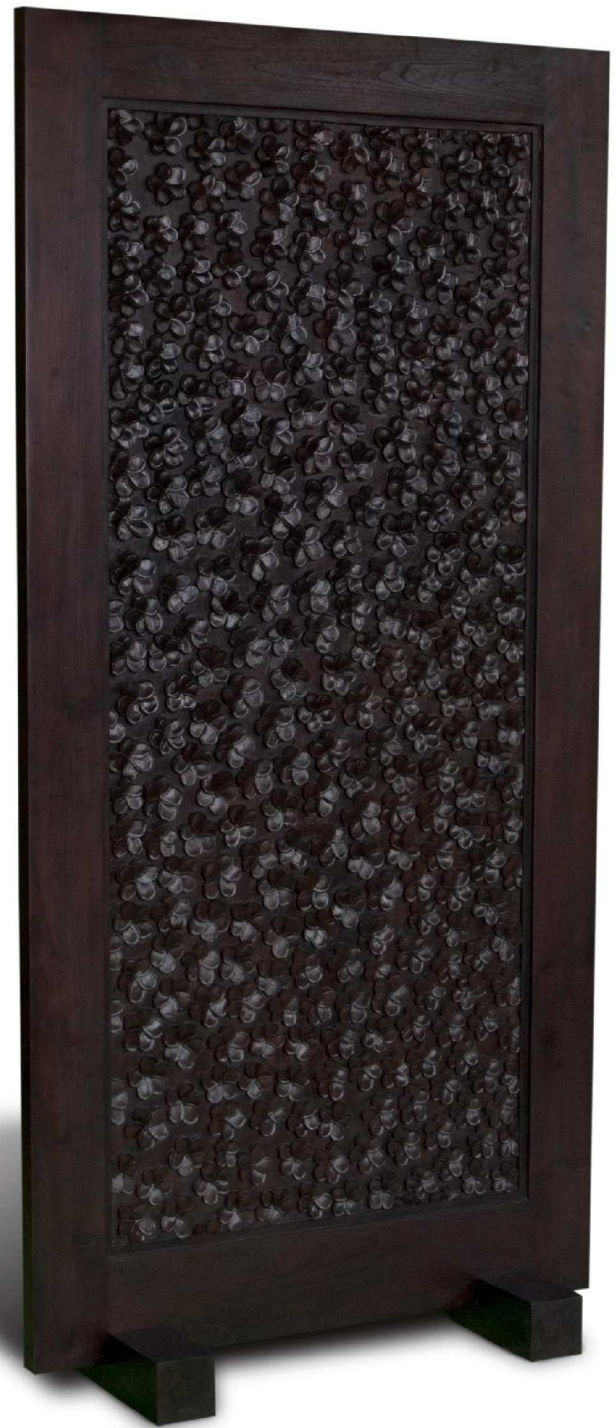

Custom 100% Reclaimed Teak Hand-Carved Doors and Panels

Custom Residential  
Bathroom Re-model with  
Island Living walls, doors,  
vanities, mirrors and  
etched glass shower wall

Custom Terrazzo Soaking Tubs