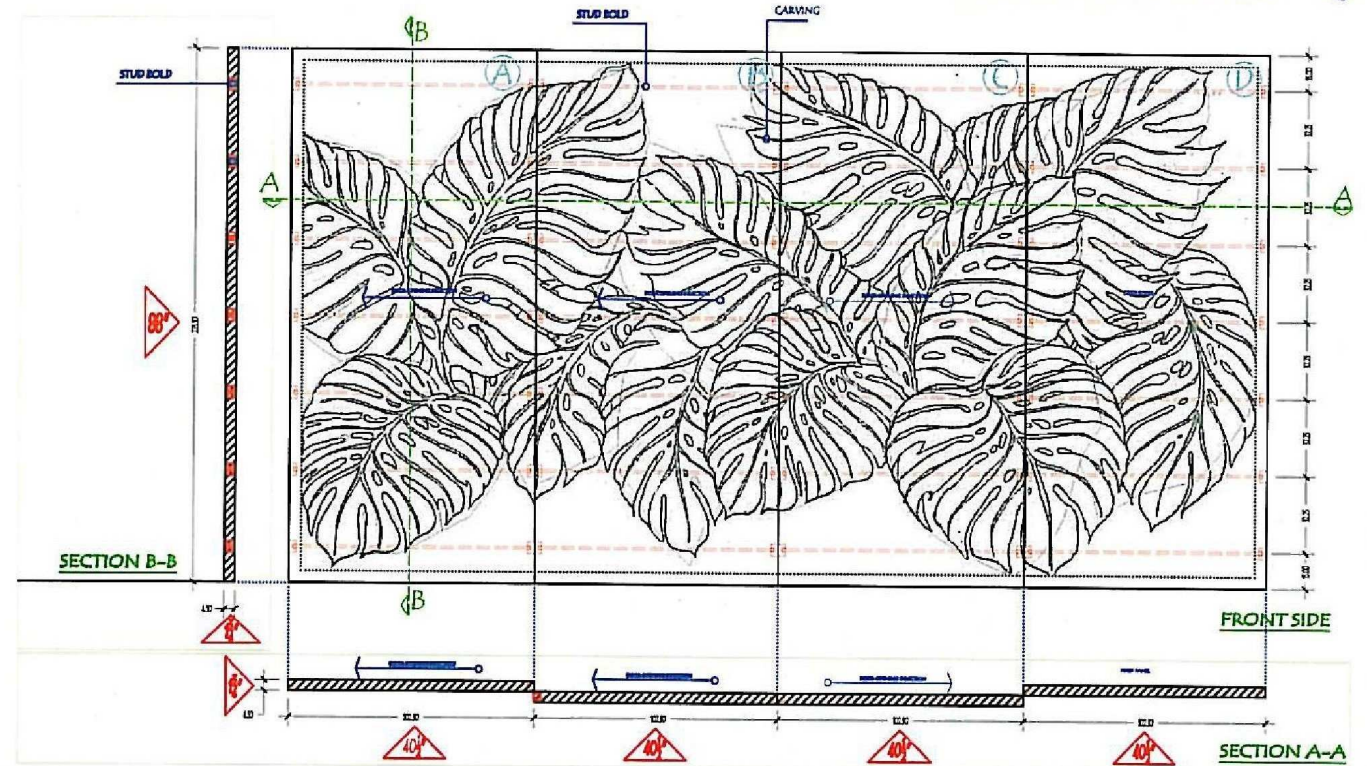

### CARVING OPTION 2 FRONT SIDE (BEDROOM SIDE) THICKNESS 4.5cm = 1 3/4"