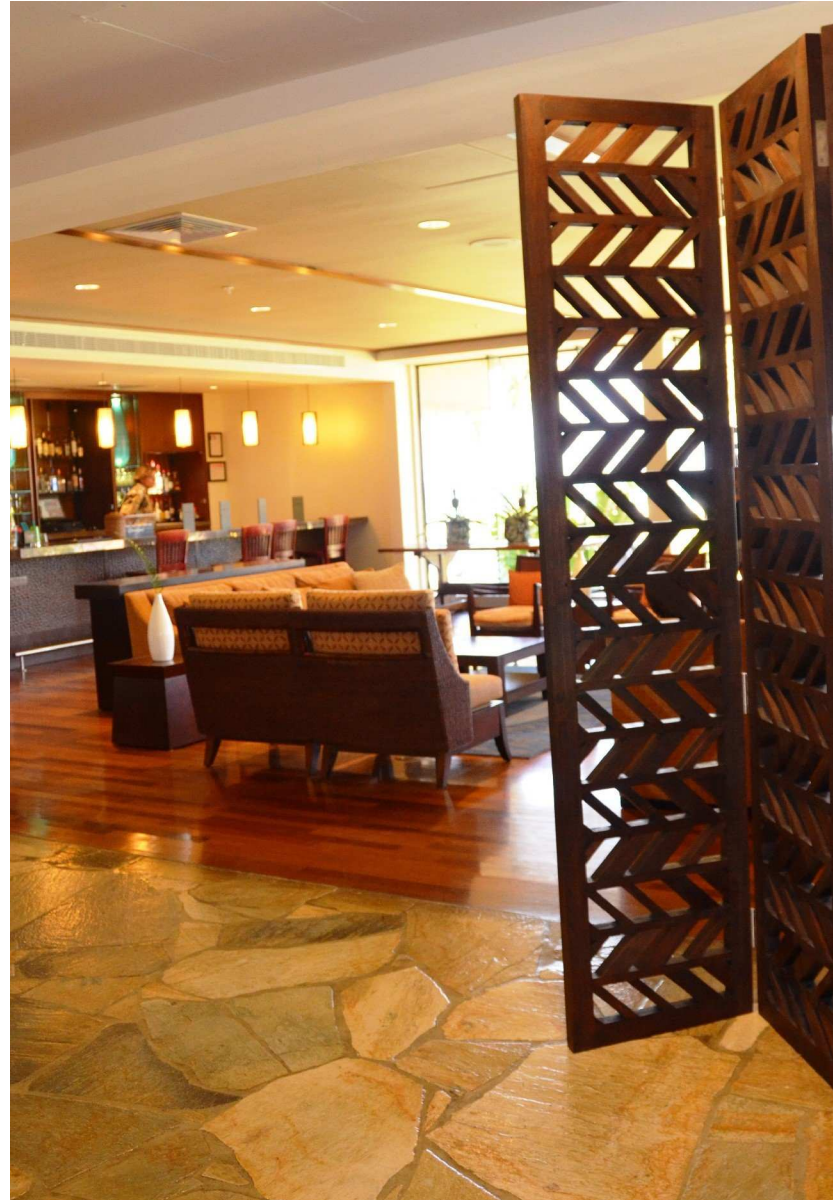

## Koloa Landing Resort

Island Living can customize your logo and have it hand-carved onto a custom piece.

An example shown here of the Koloa Landing Canoe logo on a custom desk for their sales center.

Island Living provides beautiful terrazzo countertops that are customized with any teak furniture piece.

Custom Hand Carved Teak Screens for the Lobby Bar

Hilton Hawaiian Village - Rainbow Tower  
Waikiki, Oahu

100% reclaimed, Hand-Carved Teak wall panels  
for the Rainbow Tower

Worldmark by Wyndham - Maui, Hawaii