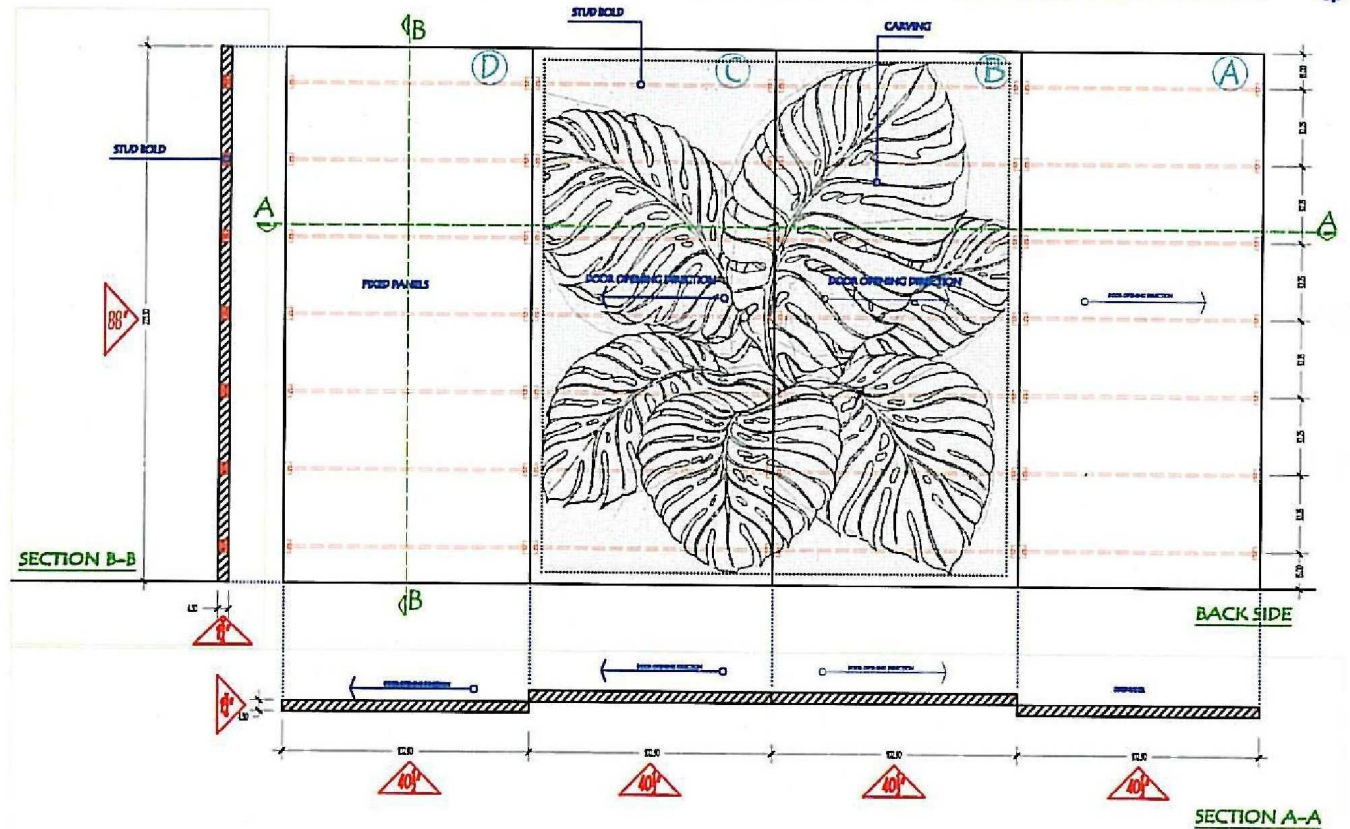

CARVING OPTION 2 BACK SIDE (BATHROOM SIDE) THICKNESS 4.5cm = 1 3/4"