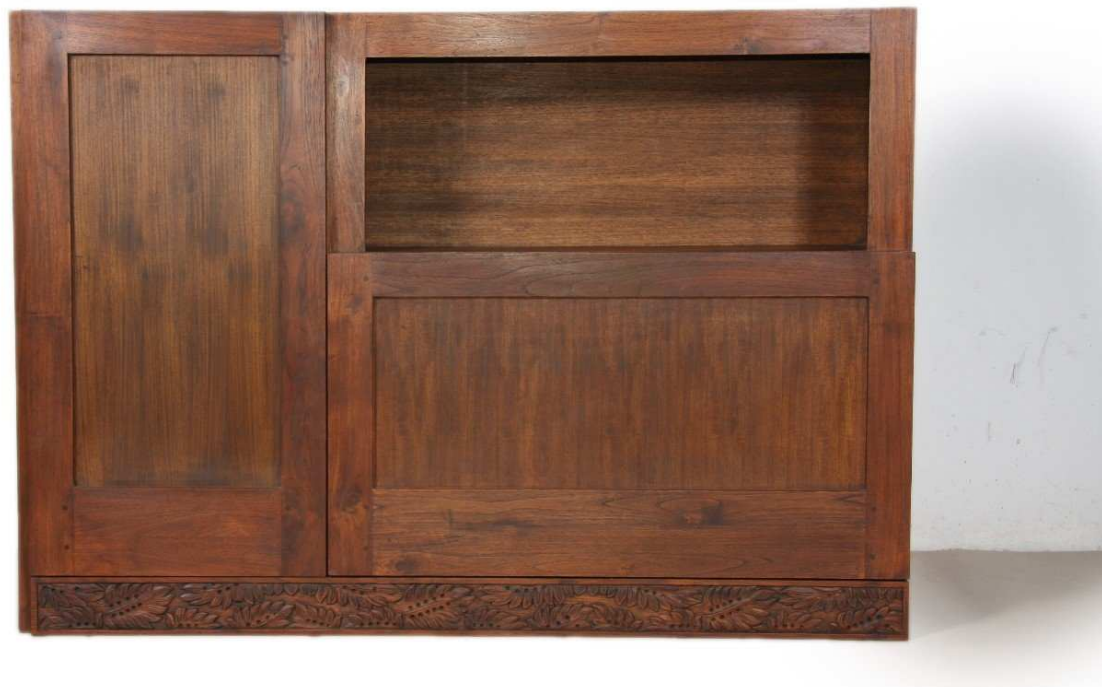

#18

CC.03

Custom Furniture & Building Materials

Custom Teak Cabinetry

168 Island Living Custom Cabinetry with Zoom-Room Electronic Murphy Bed System