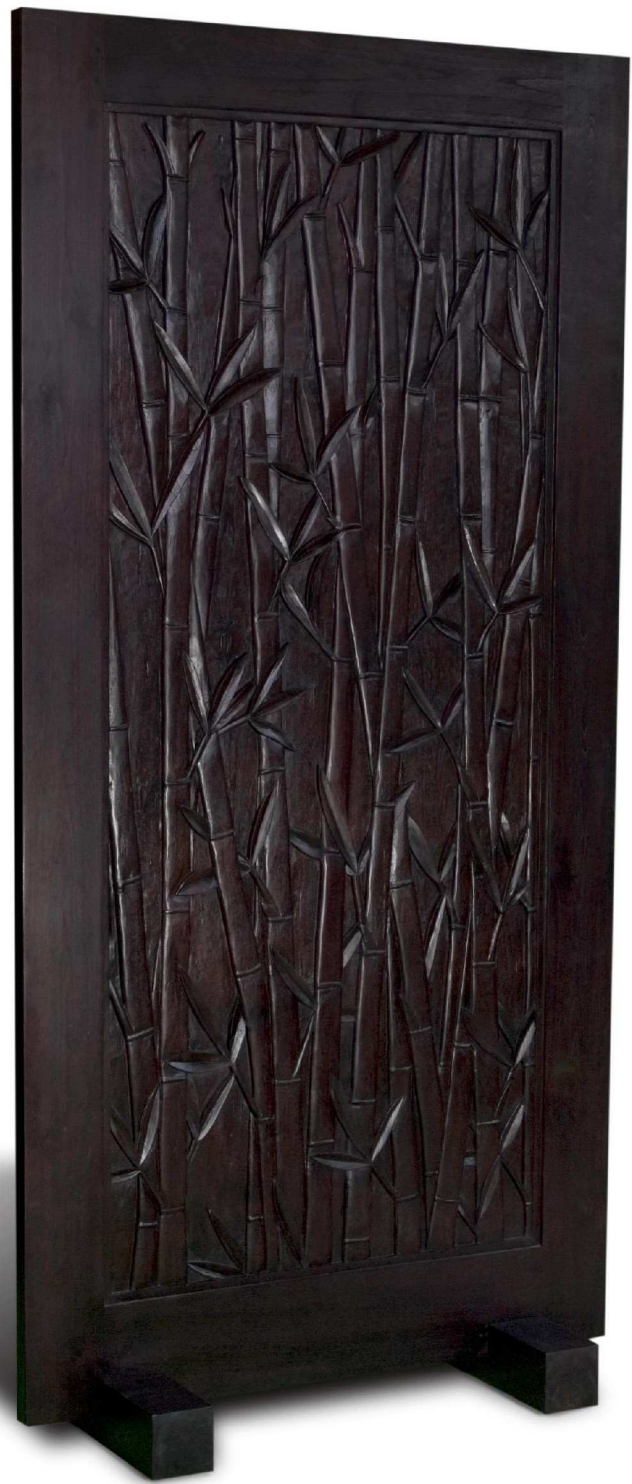

Custom 100% Reclaimed Teak Hand-Carved Doors and Panels

Custom Residential  
Bathroom Re-model with  
Island Living walls, doors,  
vanities, mirrors and  
etched glass shower wall

Custom Terrazzo Soaking Tubs