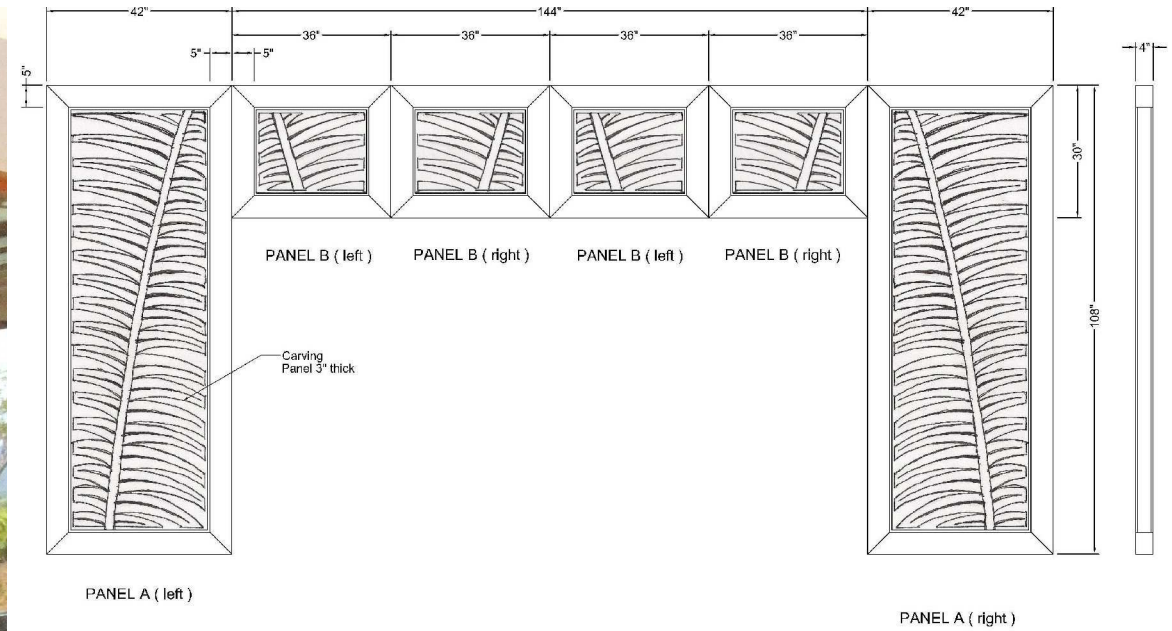

# Koloa Landing Resort ~ Poipu, Kauai, Hawaii ~ Grand Lobby Entrance

	NAME	KOLOA LANDING PROJECT			ORDER	DRAWN	MATERIAL	DATE
	DIMENSIONS	W= 228"	D= 4"	H= 108"	PANEL	Bambang AM	<b>TEAK</b>	21 JULI 2010
					SCALE 1" : 25"			