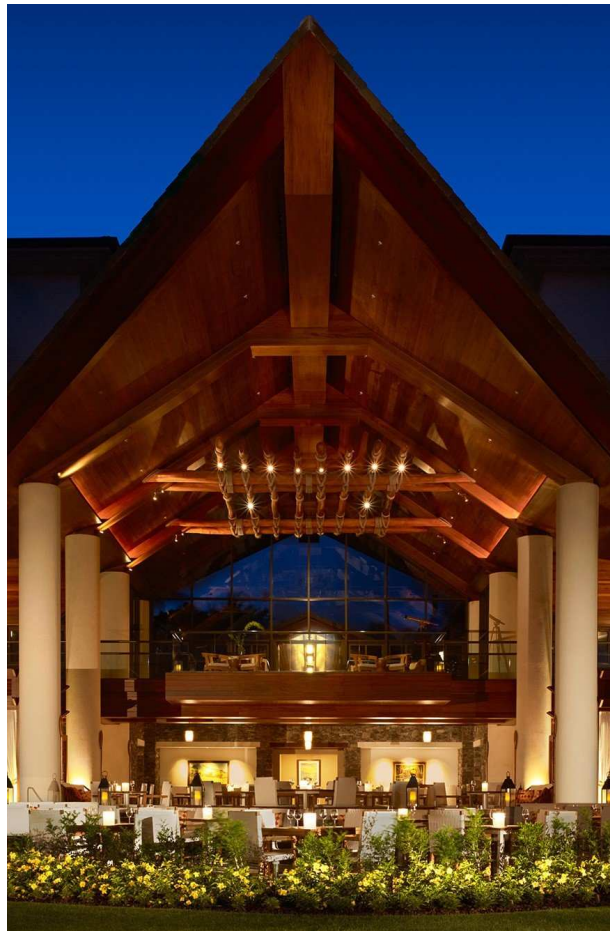

The Kahala Resort - Imperial Suite Master Bedroom

Montage Kapalua Bay
Maui, Hawaii
Cane & Canoe Restaurant