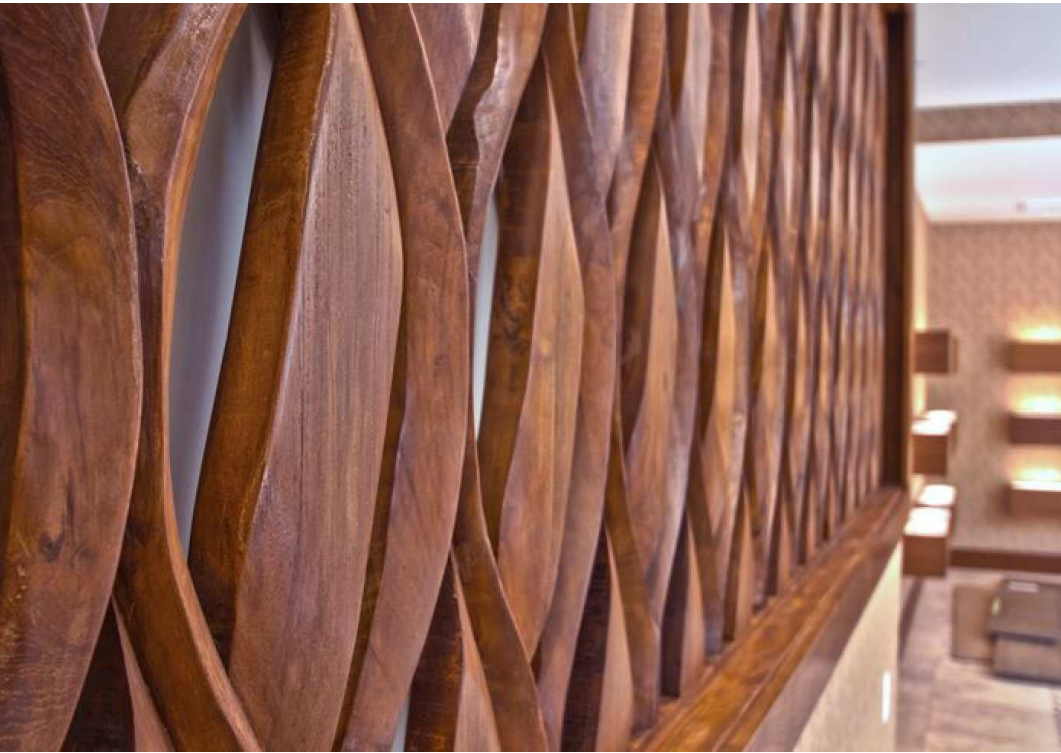

**KOLOA**  
POIPU BEACH  
**LANDING**

Koloa Landing Resort - Custom backwall for the Spa & Fitness Center

The Spa at Koloa Landing  
Poipu, Kauai

The Spa at Koloa Landing - Lobby Entry

Custom Hand Carved Teak Screens for the Lobby Bar

Hilton Hawaiian Village - Rainbow Tower  
Waikiki, Oahu

100% reclaimed, Hand-Carved Teak wall panels  
for the Rainbow Tower

Worldmark by Wyndham - Maui, Hawaii