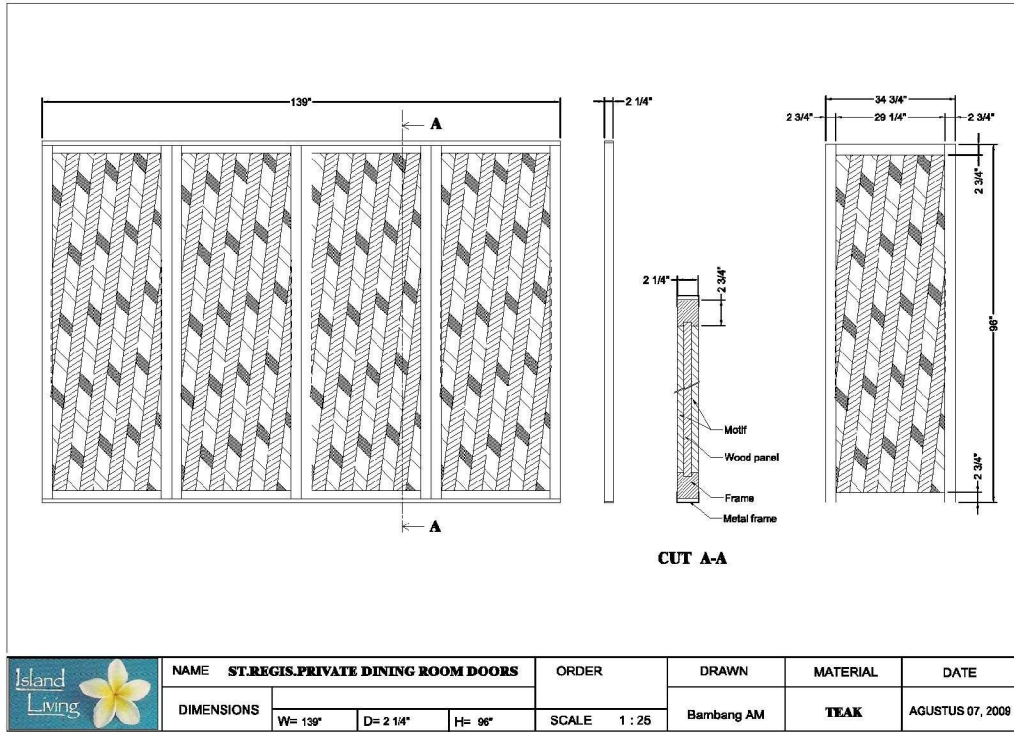

The St. Regis Princeville Hotel & Resort ~ Kauai, Hawaii ~ The Kauai Grill, Fine Dining Restaurant