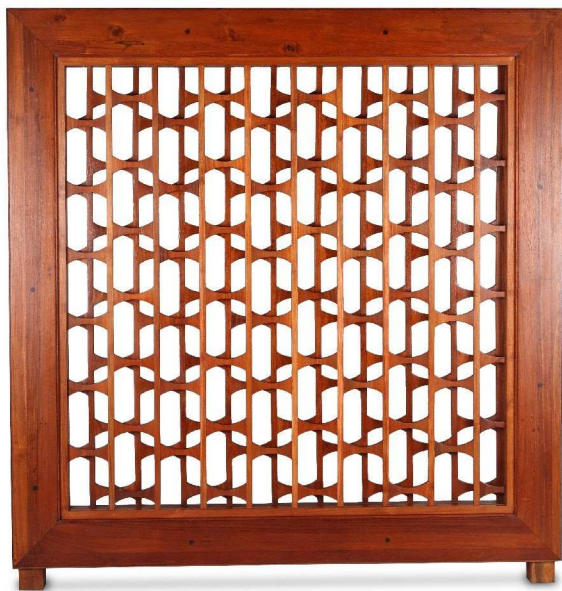

### CARVING OPTION 2 BACK SIDE (BATHROOM SIDE) THICKNESS 4.5cm = 1 3/4"

The Kahala Resort  
The Island of Oahu

Custom pieces for the Imperial  
Suite

The Kahala Resort - Imperial Suite Master Bedroom

Montage Kapalua Bay  
Maui, Hawaii  
Cane & Canoe Restaurant