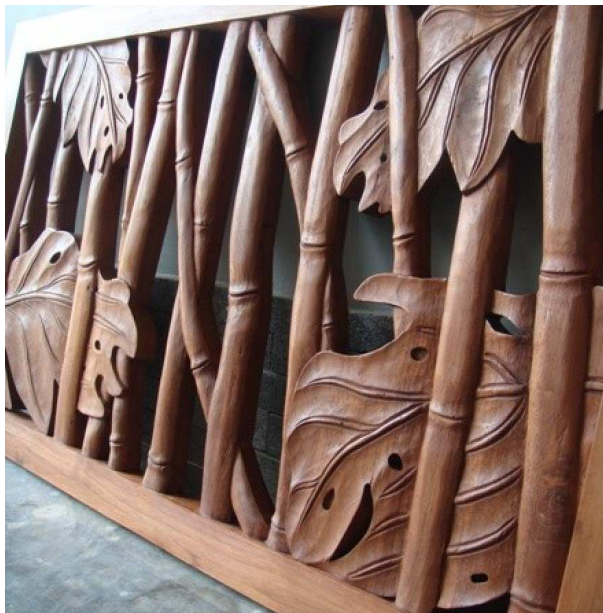

Meditation Soaking Tub

Harmony Soaking Tub

Vanities, Vessels & Countertops

Carving Samples

Custom Hand-Carved Stone

*Inlay Samples*

#1

CC.05  
Dark

#2

CC.15

#3

CC.14

#4

CC.17

#5

CN.01