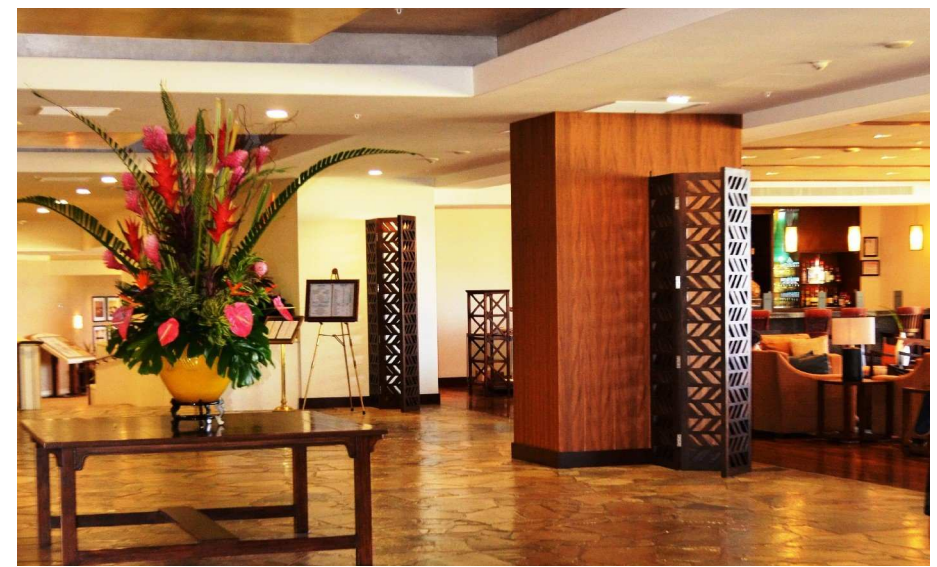

## Koloa Landing Resort

Island Living can customize your logo and have it hand-carved onto a custom piece.

An example shown here of the Koloa Landing Canoe logo on a custom desk for their sales center.

Island Living provides beautiful terrazzo countertops that are customized with any teak furniture piece.

Custom Hand Carved Teak Screens for the Lobby Bar

Hilton Hawaiian Village - Rainbow Tower  
Waikiki, Oahu

100% reclaimed, Hand-Carved Teak wall panels  
for the Rainbow Tower

Worldmark by Wyndham - Maui, Hawaii